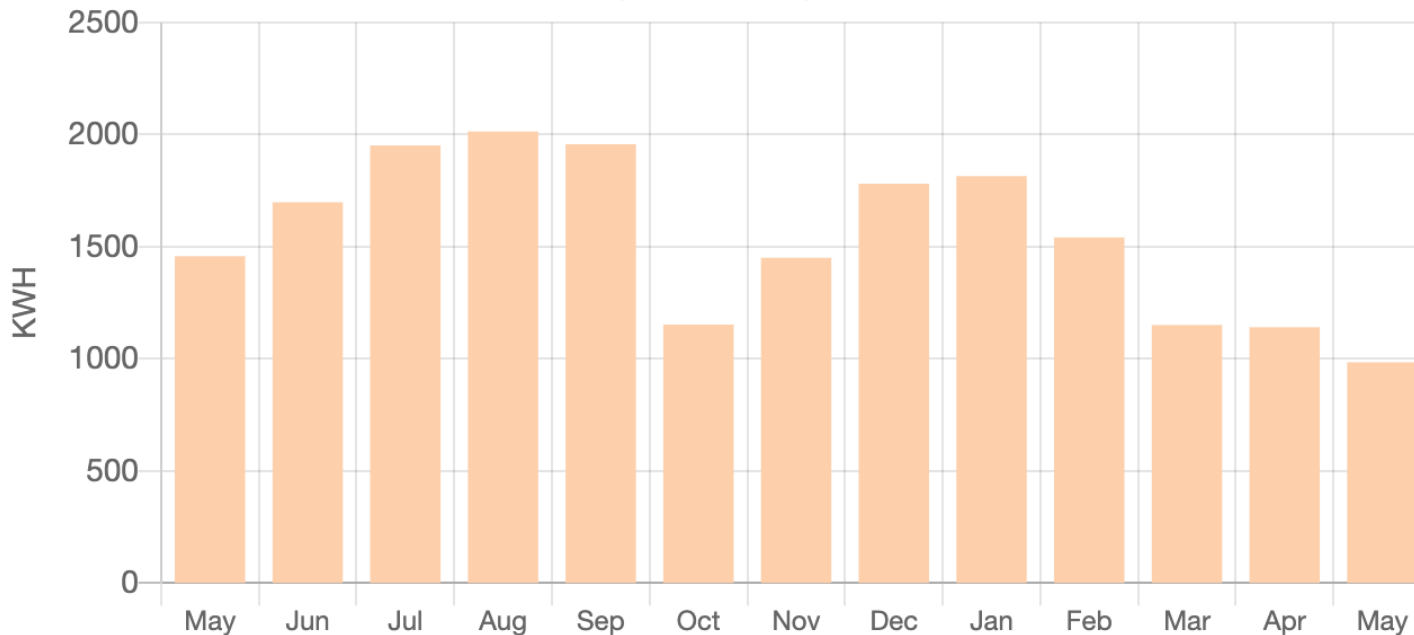

## Usage Details

Account:

Service:

2413 Edgebrook Drive, Modesto,

Channel:

KWH

Year View

May 2025 - May 2026